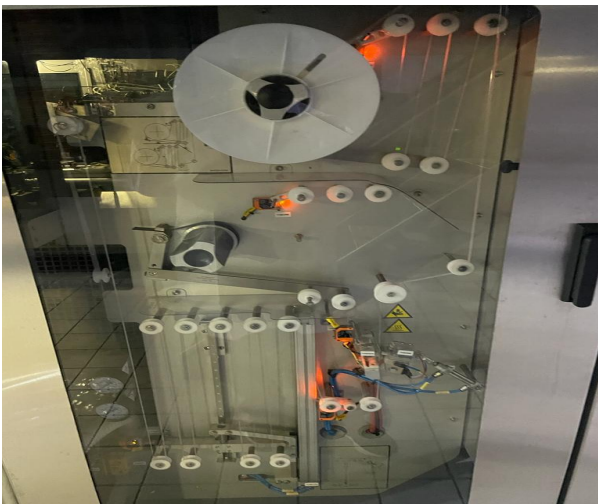

Used Sweden Machines

Mob: +92 (321) 7415373
Landline: +92(55)3845988

Website: www.usedswedenmachines.com
Email: info@usm.com.pk