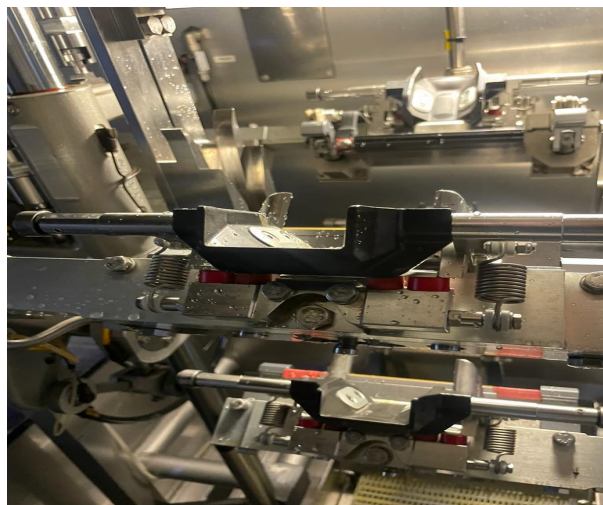

Used Sweden Machines

Mob: +92 (321) 7415373
Landline: +92(55)3845988

Website: www.usedswedenmachines.com
Email: info@usm.com.pk