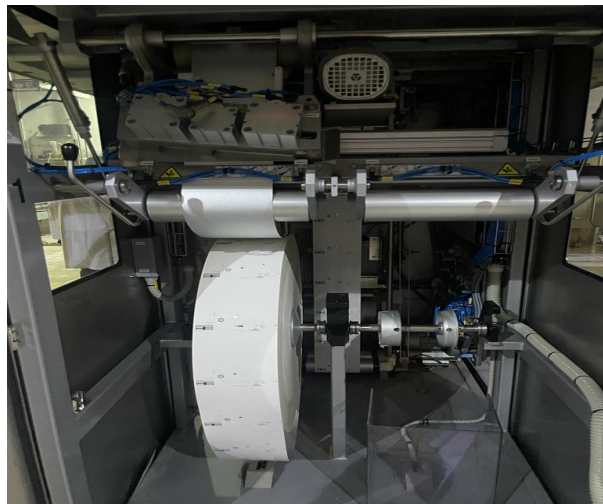

Used Sweden Machines

Mob: +92 (321) 7415373
Landline: +92(55)3845988

Website: www.usedswedenmachines.com
Email: info@usm.com.pk