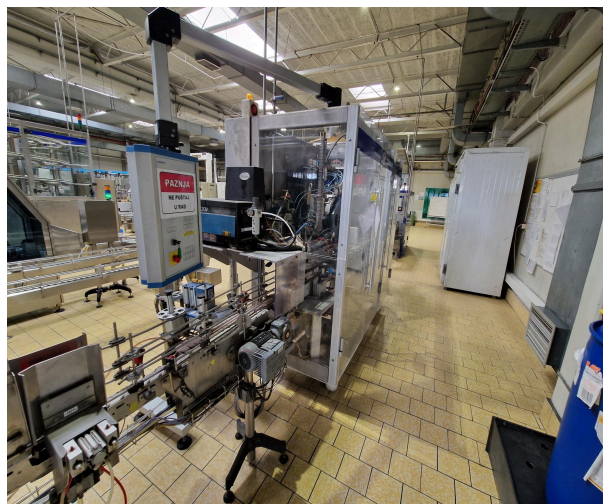

Machine has the following characteristics

Used Sig CFA 406 2L Filling Machine, Sterile Air System, Evacuation Table, Buffer Table, Cap Applicator Combi swift Type, Conveyors & Tray Packer.

We have SIG Combibloc 2L machine CFA 406 Filling Line For Sale:

1. CFA 406 filler, year 2004, working hours 33411
2. Sterile air system- 2004
3. Evacuation table- 2004
4. Buffer table- 2004
5. Closures Applicator- Combiswift type of closures- 2002
6. Tray packer- 2004
7. Conveyers

Delivery Time: Ready For Shipment
Payment Terms: 100% Advance
Ways of Payments TT or LC

Second hand machine with not guarantee

Machine Subject Prior to Sale

Machine Images